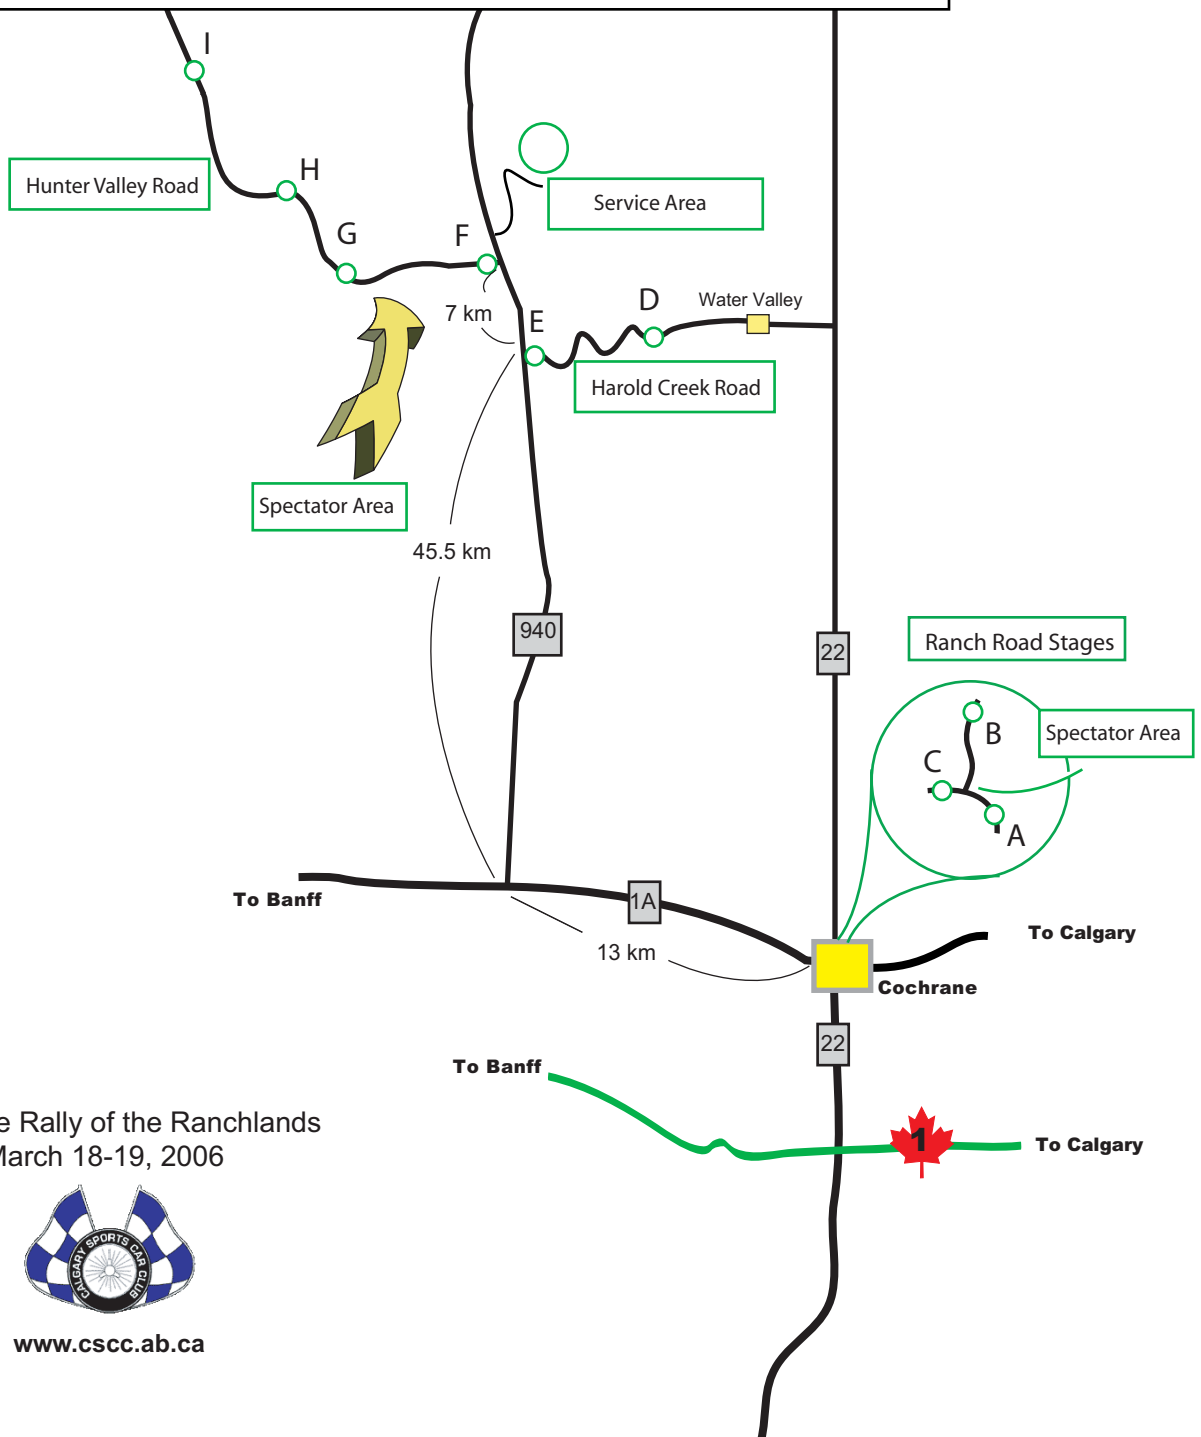

# Spectator Area Times

## Ranch Road Spectator Area

Arrive by 8:30 am  
Parking off Hwy 22 on Ranch Road

## Hunter Valley Spectator Area

Arrive by 12:30 pm  
Follow the marshals directions for parking

Cochrane Rally of the Ranchlands  
March 18-19, 2006

[www.csc.ca](http://www.csc.ca)