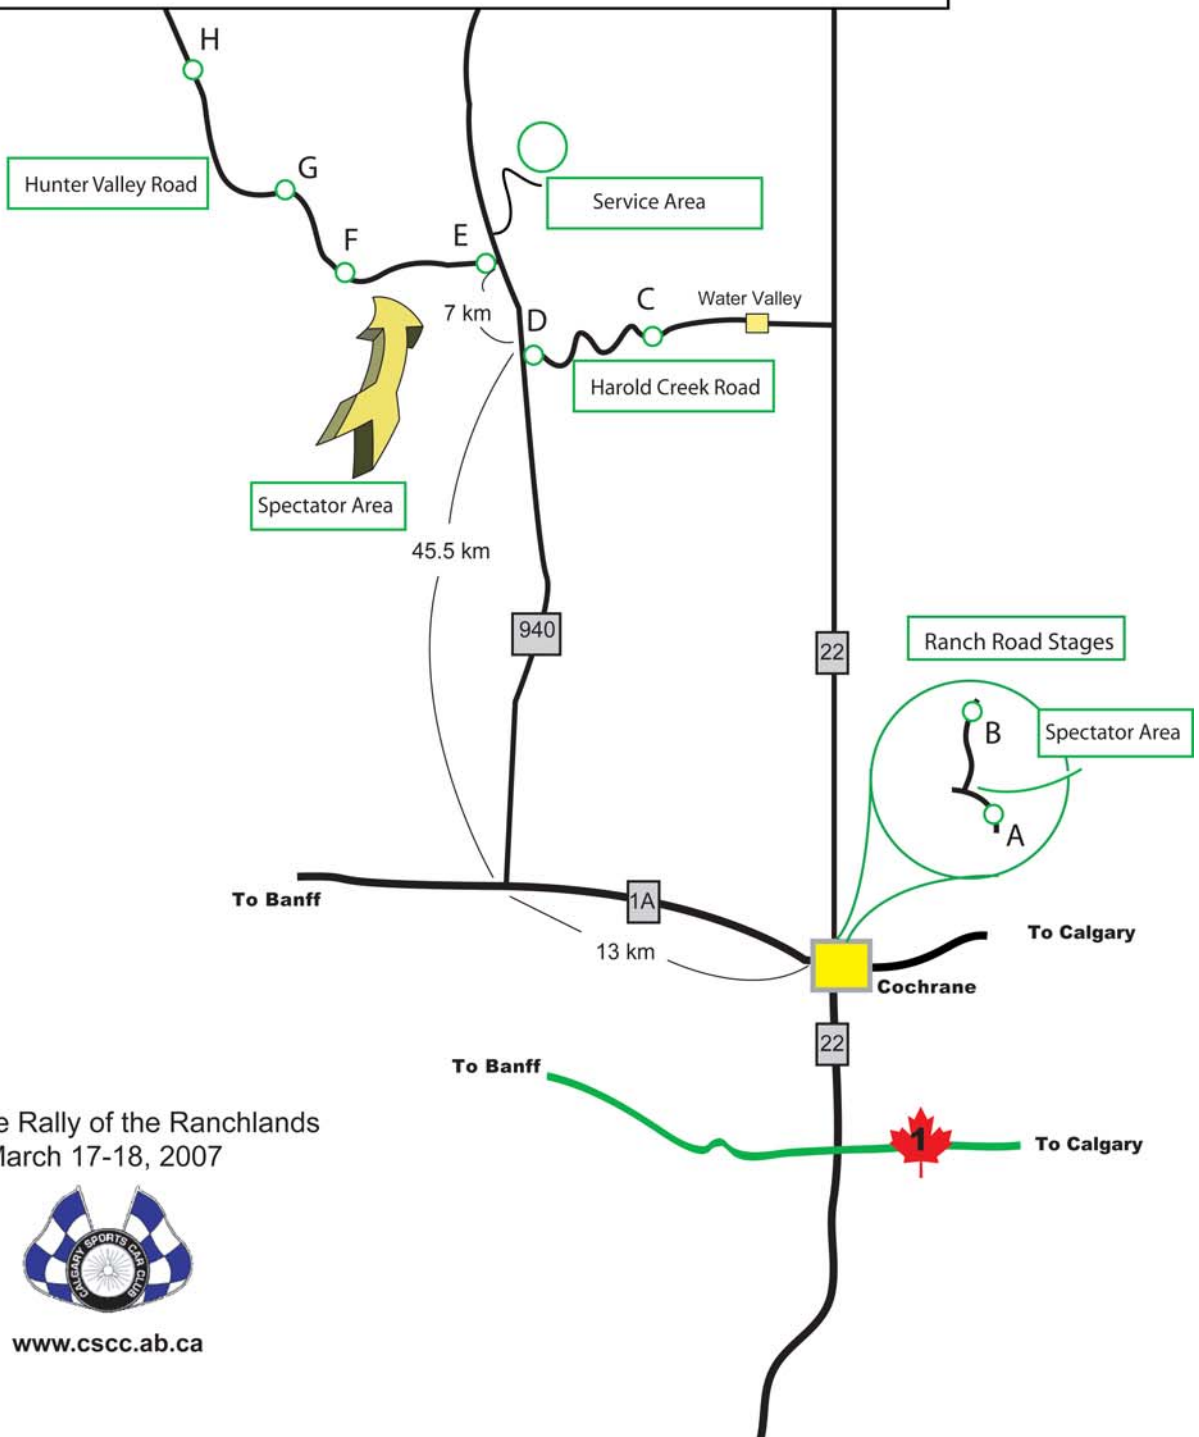

Spectator Area Times

Ranch Road Spectator Area

Arrive by 9:20 am
Parking off Hwy 22 on Ranch Road

Hunter Valley Spectator Area

Arrive by 12:30 pm
Follow the marshals directions for parking

Cochrane Rally of the Ranchlands
March 17-18, 2007