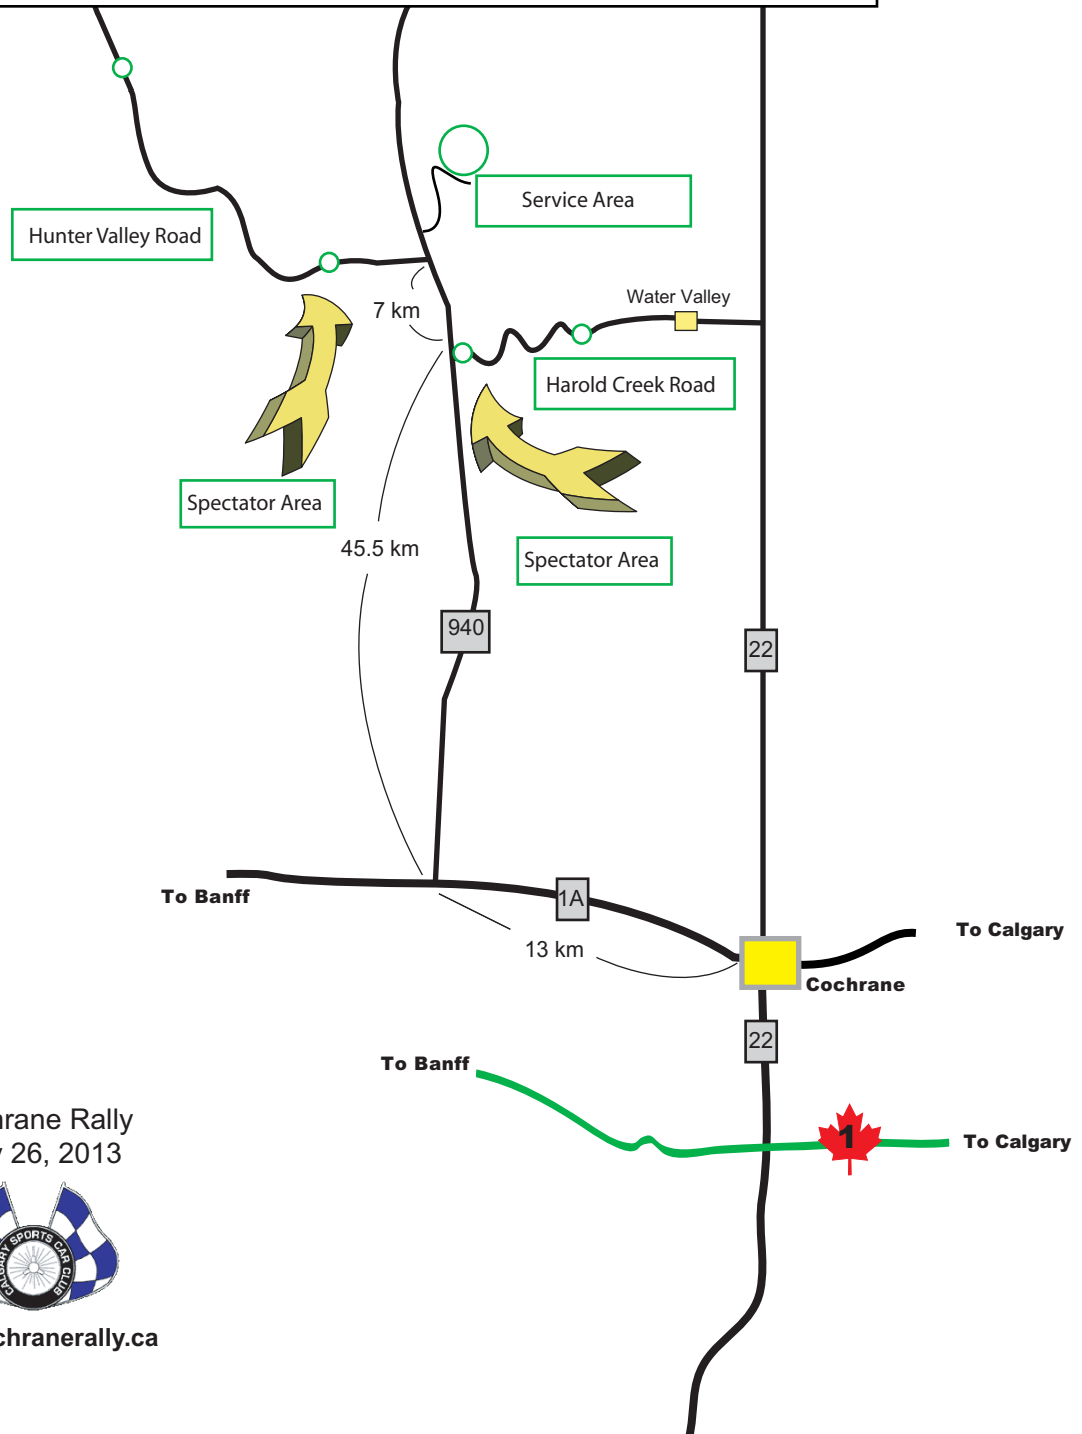

Spectator Area Times

Harold Creek Spectator Area

Arrive by 9:15 am - Stage starts at 10:15 and return at 11:00
Arrive by 13:30 am - Stage starts at 14:30 and return at 15:15
Parking for some vehicles at the intersection
or on Hwy 40 and walk in (about 800 meters)

Hunter Valley Spectator Area

Arrive by 11:00 am - Stage starts at 12:15 and return at 13:15
Follow the marshals directions for parking

Cochrane Rally
May 26, 2013

www.cochranerally.ca