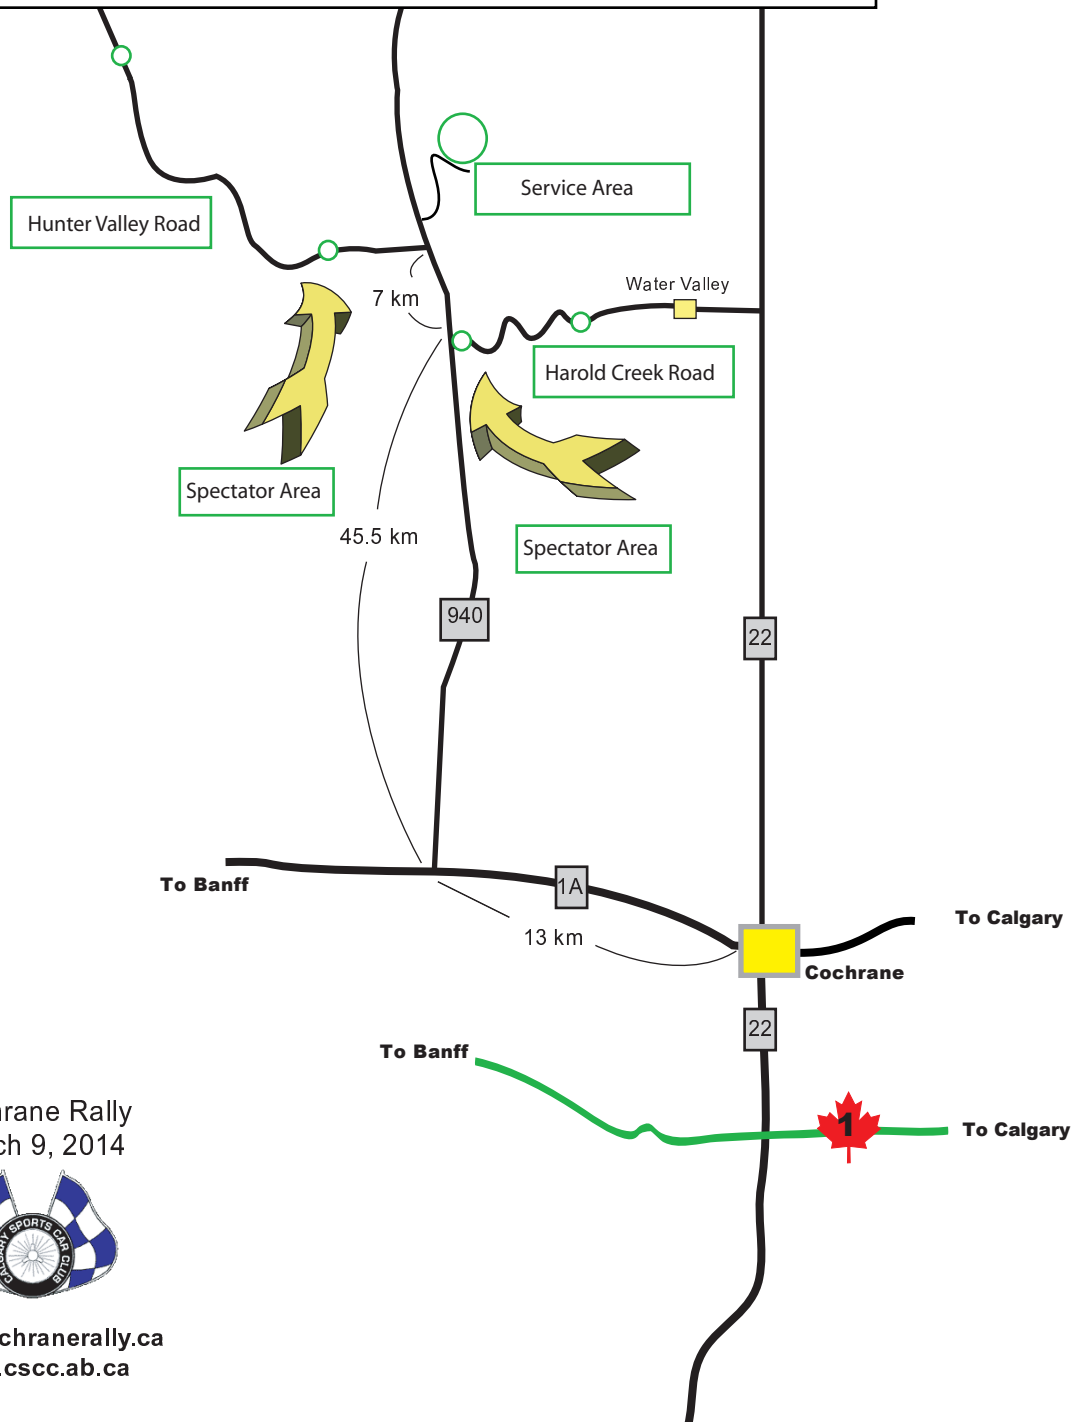

# Spectator Area Times

## Harold Creek Spectator Area

Arrive by 9:15 am - Stage starts at 10:00 and return at 11:00  
Arrive by 13:30 am - Stage starts at 14:15 and return at 15:15  
Parking for some vehicles at the intersection  
or on Hwy 40 and walk in (about 800 meters)

## Hunter Valley Spectator Area

Arrive by 11:00 am - Stage starts at 12:00 and return at 13:00  
Follow the marshals directions for parking

Cochrane Rally  
March 9, 2014

[www.cochranerally.ca](http://www.cochranerally.ca)  
[www.csc.ca](http://www.csc.ca)