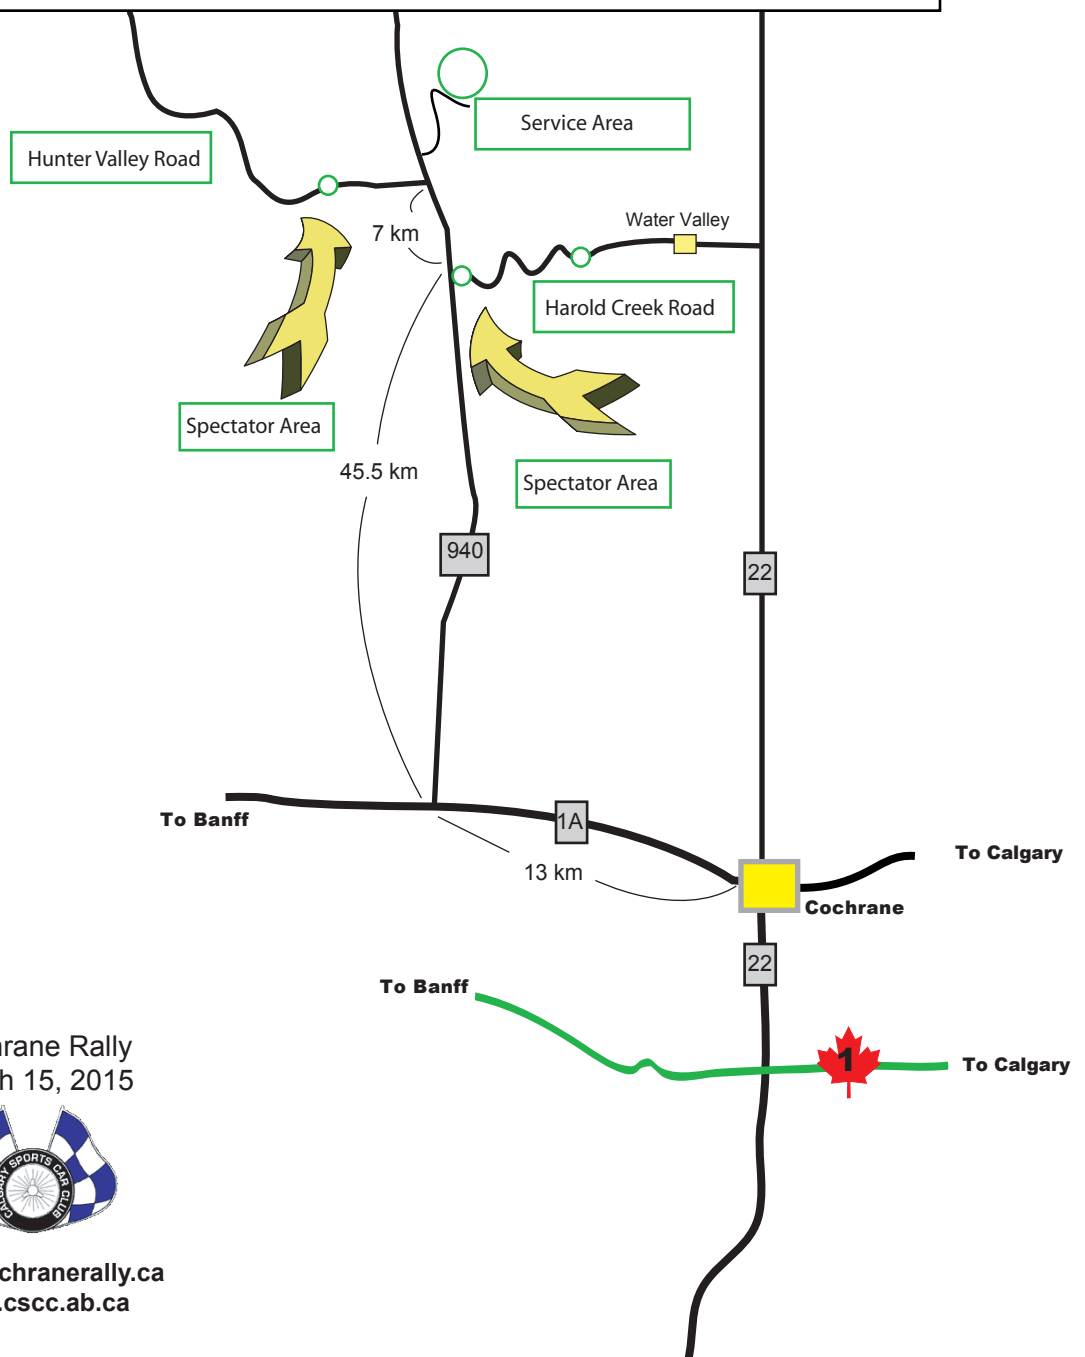

Spectator Area Times

All Times Are Approximate

Obey the instructions of the officials at all times.

Waiporous Valley Spectator Area (5.7 km south of Harold Creek)

Arrive by 8:30 am - Stage starts at 9:10 and return at 10:05

Arrive by 12:00 pm - Stage starts at 12:45 and return at 1:40

Harold Creek Spectator Area

Arrive by 9:50 am - Stage starts at 10:25 and return at 11:20

Arrive by 1:20 pm - Stage starts at 1:55 and return at 2:50

Parking for some vehicles at the intersection or on Hwy 40 and walk in (about 800 meters)

Hunter Valley Spectator Area

Arrive by 3:00 pm - Stage starts at 3:50 and return at 4:50

Follow the marshals directions for parking