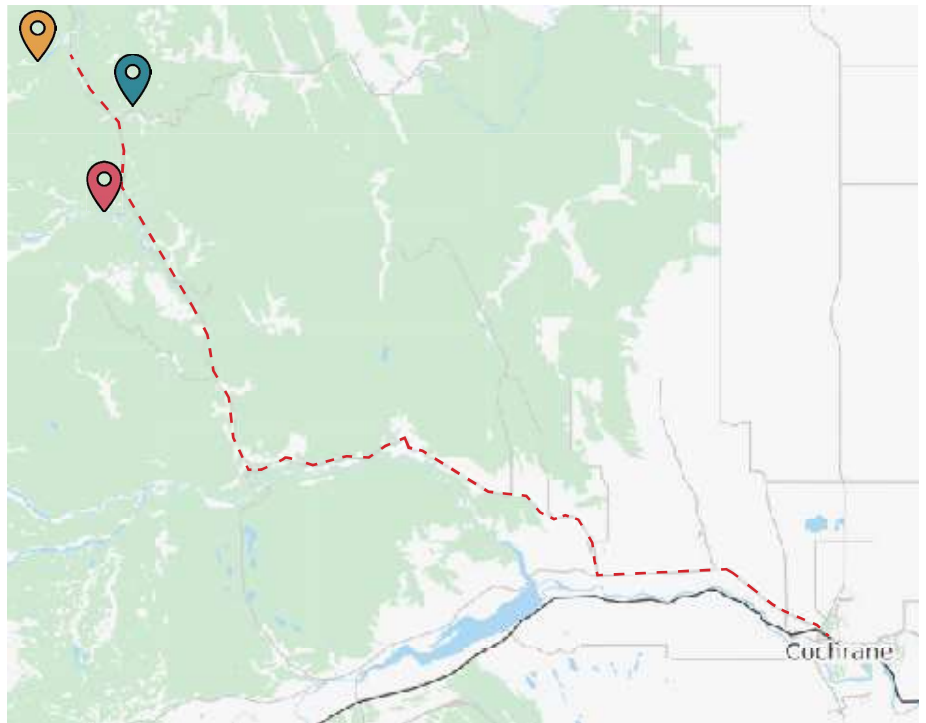

COCHRANE WINTER RALLY

MARCH 6, 2022

Supported by:

SUNDAY: HIGHWAY 40 & AREA **DIRECTIONS TO THE STAGES** Sunday March 6th - All Day

- Follow Highway 1A west from Cochrane to Highway 40 (13 km).
- Turn right onto Highway 40.
- Follow Highway 40 for 40 km for Waiparous Valley Road.
- Continue for an additional 5km for Harold Creek Road.
- Continue past Harold Creek Road for 7 km to reach Hunter Valley Road.

Waiparous Valley Road:

Arrive by 7:30 AM
Approx 2.7 km in on left.

Harold Creek Road:

Arrive by 10:30 AM
1 km in on the left.

Hunter Valley Road:

Arrive by 2:15 PM
5 km in on right.

Use of radio transmitters and/or drones is forbidden at this event