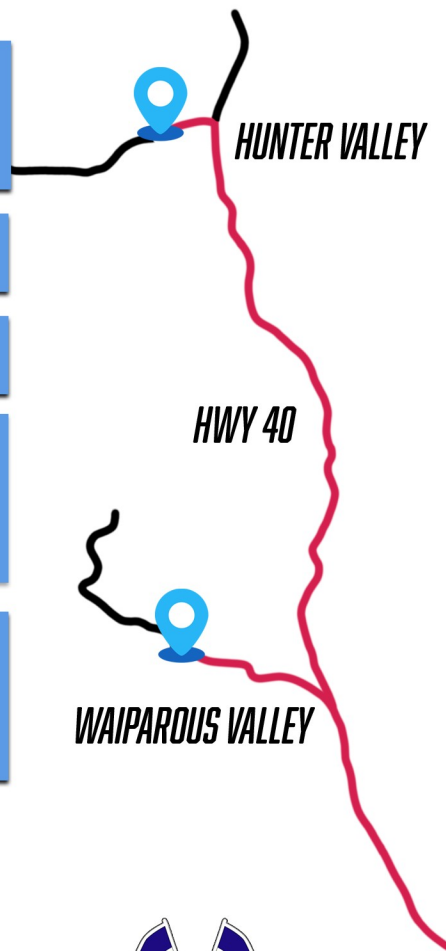

COCHRANE RALLY.CA
#WCRRCRALLY

PARK EXPOSE SATURDAY MARCH 8TH

Cochrane AG Society
43080 Bow Valley Trail, Cochrane

Get up close and personal with Modified Rally Cars
Meet the teams!

Competitors perform two Special Stages
5pm - 6pm

Check our website for more info

RACE DAY SUNDAY MARCH 9TH

Follow Highway **1A** west from Cochrane to Highway **40**

Turn right on Highway **40** and follow to Waiparous Valley Road

Spectate 2-5 PM
Arrive before 1 PM

HUNTER VALLEY ROAD

5KM in on left
Drive in access

Spectate 10-1 PM
Arrive before 9 AM

WAIPAROUS VALLEY ROAD

5km in on right
Drive in access

RAMADA
BY WYNDHAM