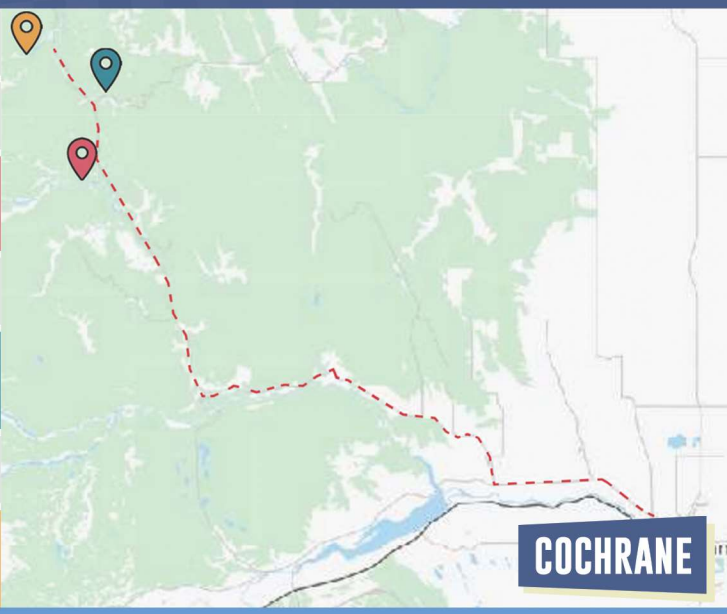

CSN COLLISION CENTRES

COCHRANE IMAGE

COCHRANE WINTER RALLY

WCRC

PARK EXPOSE: SATURDAY MARCH 2ND

1ST STREET W. & 3RD AVENUE

10 AM TO 11 AM

SEE THE CARS UP CLOSE!
MEET THE TEAMS!

RALLY RACING: SUNDAY MARCH 3RD

Follow Highway **1A** West from Cochrane to Highway 40 (13 km)

Turn right on to Highway **40** and follow to Waiparous Valley Road (40 km)

7:30 AM
Road closes
WAIPAROUS VALLEY ROAD **2.7 KM IN ON LEFT**
Drive-in Access

Continue down the road to Harold Creek Road (5 km)

10:30 AM
Road closes
HAROLD CREEK ROAD **1 KM IN ON LEFT**
Walk-in Access

Continue past Harold Creek Road, to Hunter Valley Road (7 km)

2:15 PM
Road closes
HUNTER VALLEY ROAD **5 KM IN ON RIGHT**
Truck Access

COCHRANE

COCHRANERALLY.CA

THE USE OF DRONES AND RADIO TRANSMITTERS IS PROHIBITED