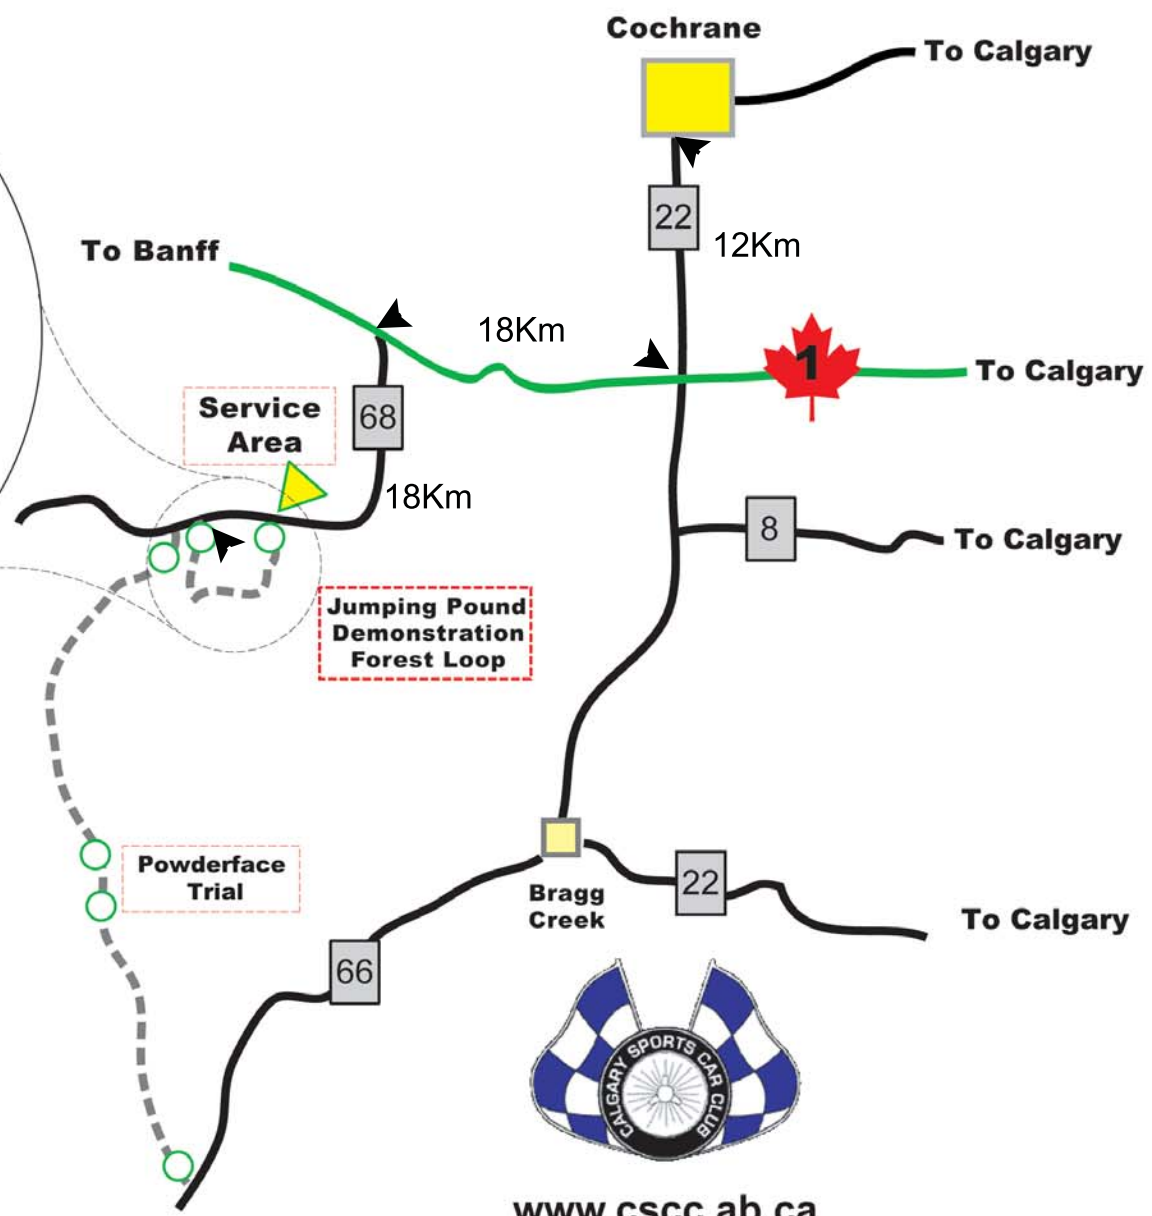

Kananaskis Rally 2008

Sunday November 09

Spectator Area
 Jumping Pound Demonstration Forest
 18Km from Hwy 1 and Hwy 68
 spectator access through west entrance

Access closed approx 9:30 AM
 First car approx 10:10 AM

www.csc.ca

Easy Rider
 Snowboards - Skateboards