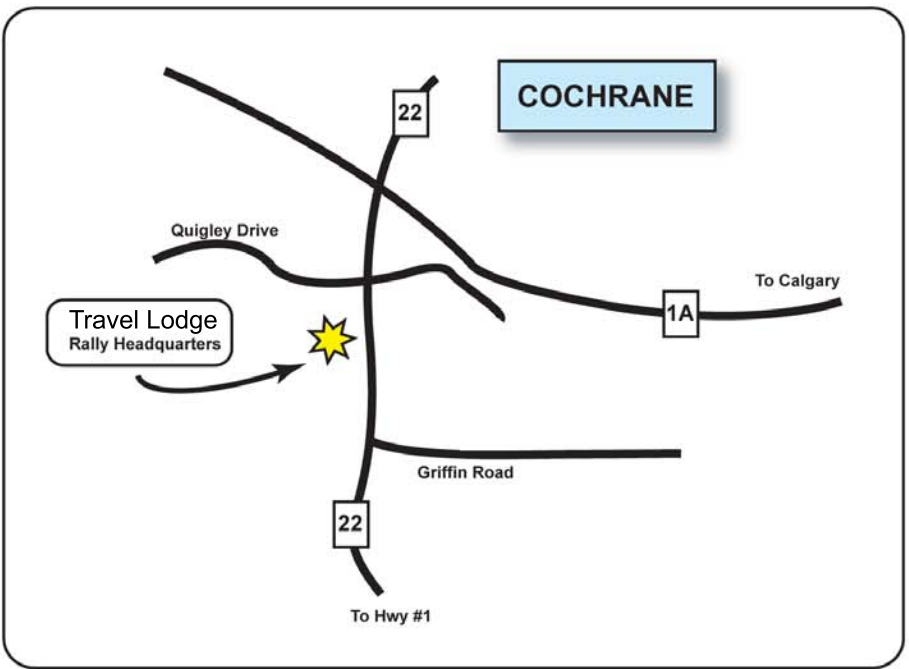

Kananaskis Rally 2008

Sunday November 09

Spectator Area
 Jumping Pound Demonstration Forest
 18Km from Hwy 1 and Hwy 68
 spectator access through west entrance

Access closed approx 9:30 AM
 First car approx 10:10 AM

www.csc.ca

Easy Rider
 Snowboards - Skateboards