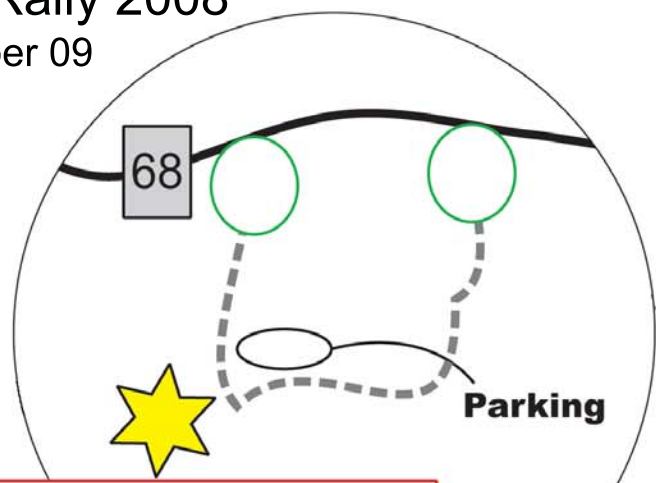

Kananaskis Rally 2008

Sunday November 09

Spectator Area
 Jumping Pound Demonstration Forest
 18Km from Hwy 1 and Hwy 68
 spectator access through west entrance

Access closed approx 9:30 AM
 First car approx 10:10 AM