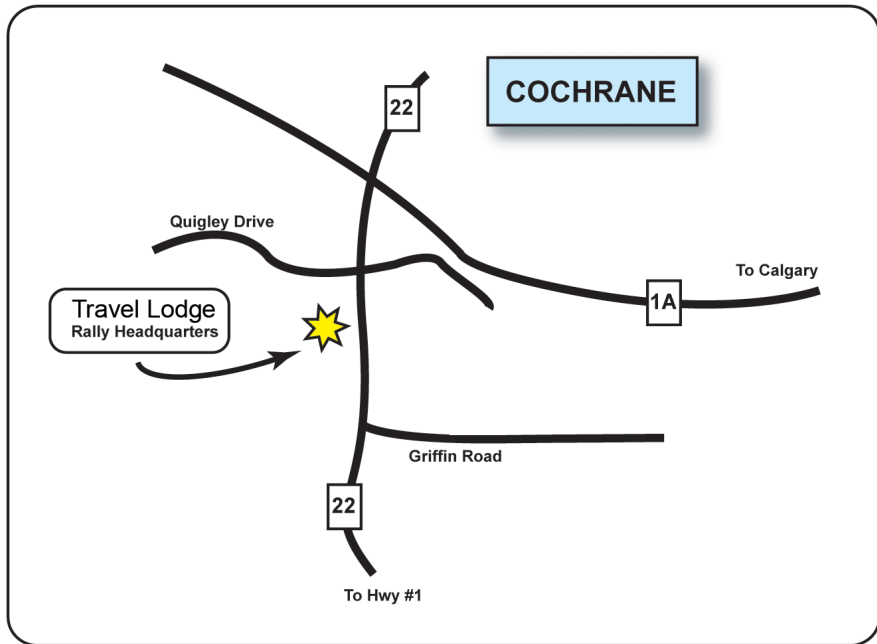

Kananaskis Rally 2009

Sunday November 08

Spectator Area
 Jumping Pound Demonstration Forest
 18Km from Hwy 1 and Hwy 68
 spectator access
 through west entrance
 Access closed approx 9:30 AM
 First car approx 10:10 AM

www.csc.ca

Easy Rider
 Snowboards - Skateboards