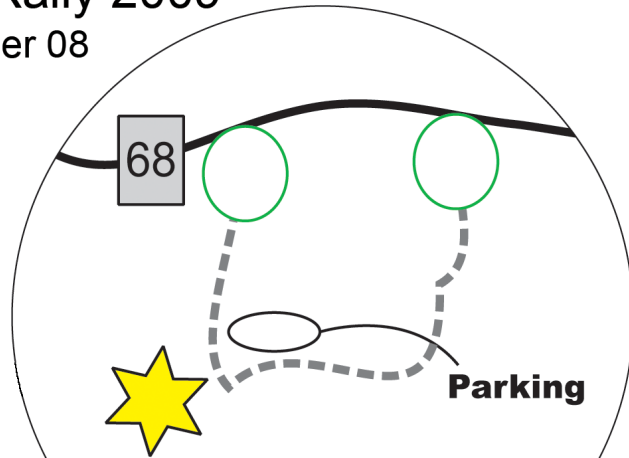

Kananaskis Rally 2009

Sunday November 08

Spectator Area
 Jumping Pound Demonstration Forest
 18Km from Hwy 1 and Hwy 68
 spectator access
 through west entrance
 Access closed approx 9:30 AM
 First car approx 10:10 AM