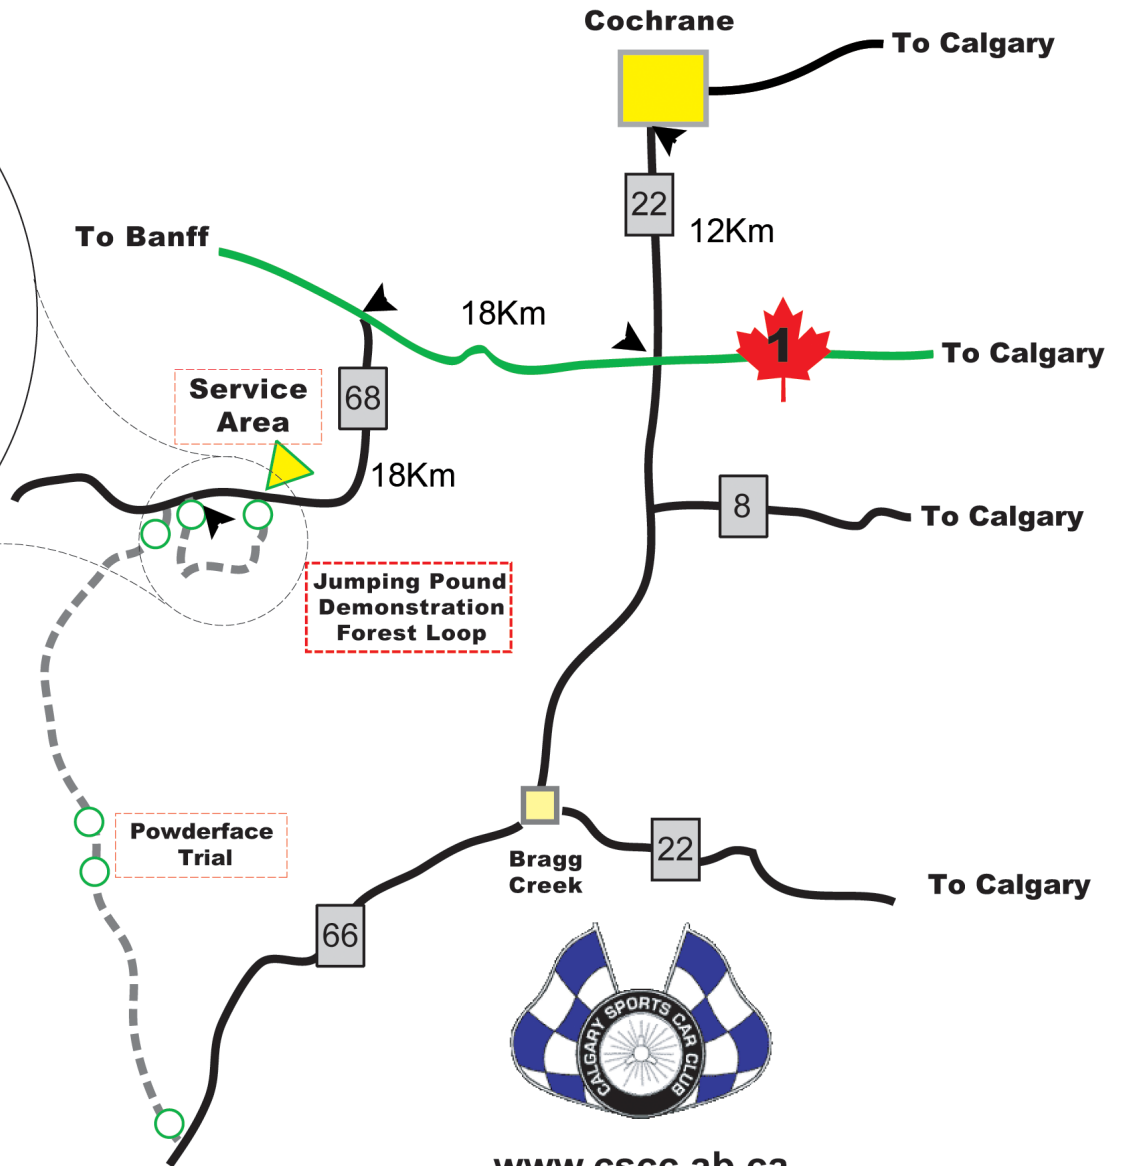

Kananaskis Rally 2009

Sunday November 08

Spectator Area
 Jumping Pound Demonstration Forest
 18Km from Hwy 1 and Hwy 68
 spectator access
 through west entrance
 Access closed approx 9:30 AM
 First car approx 10:10 AM

www.csc.ca

Easy Rider
 Snowboards - Skateboards