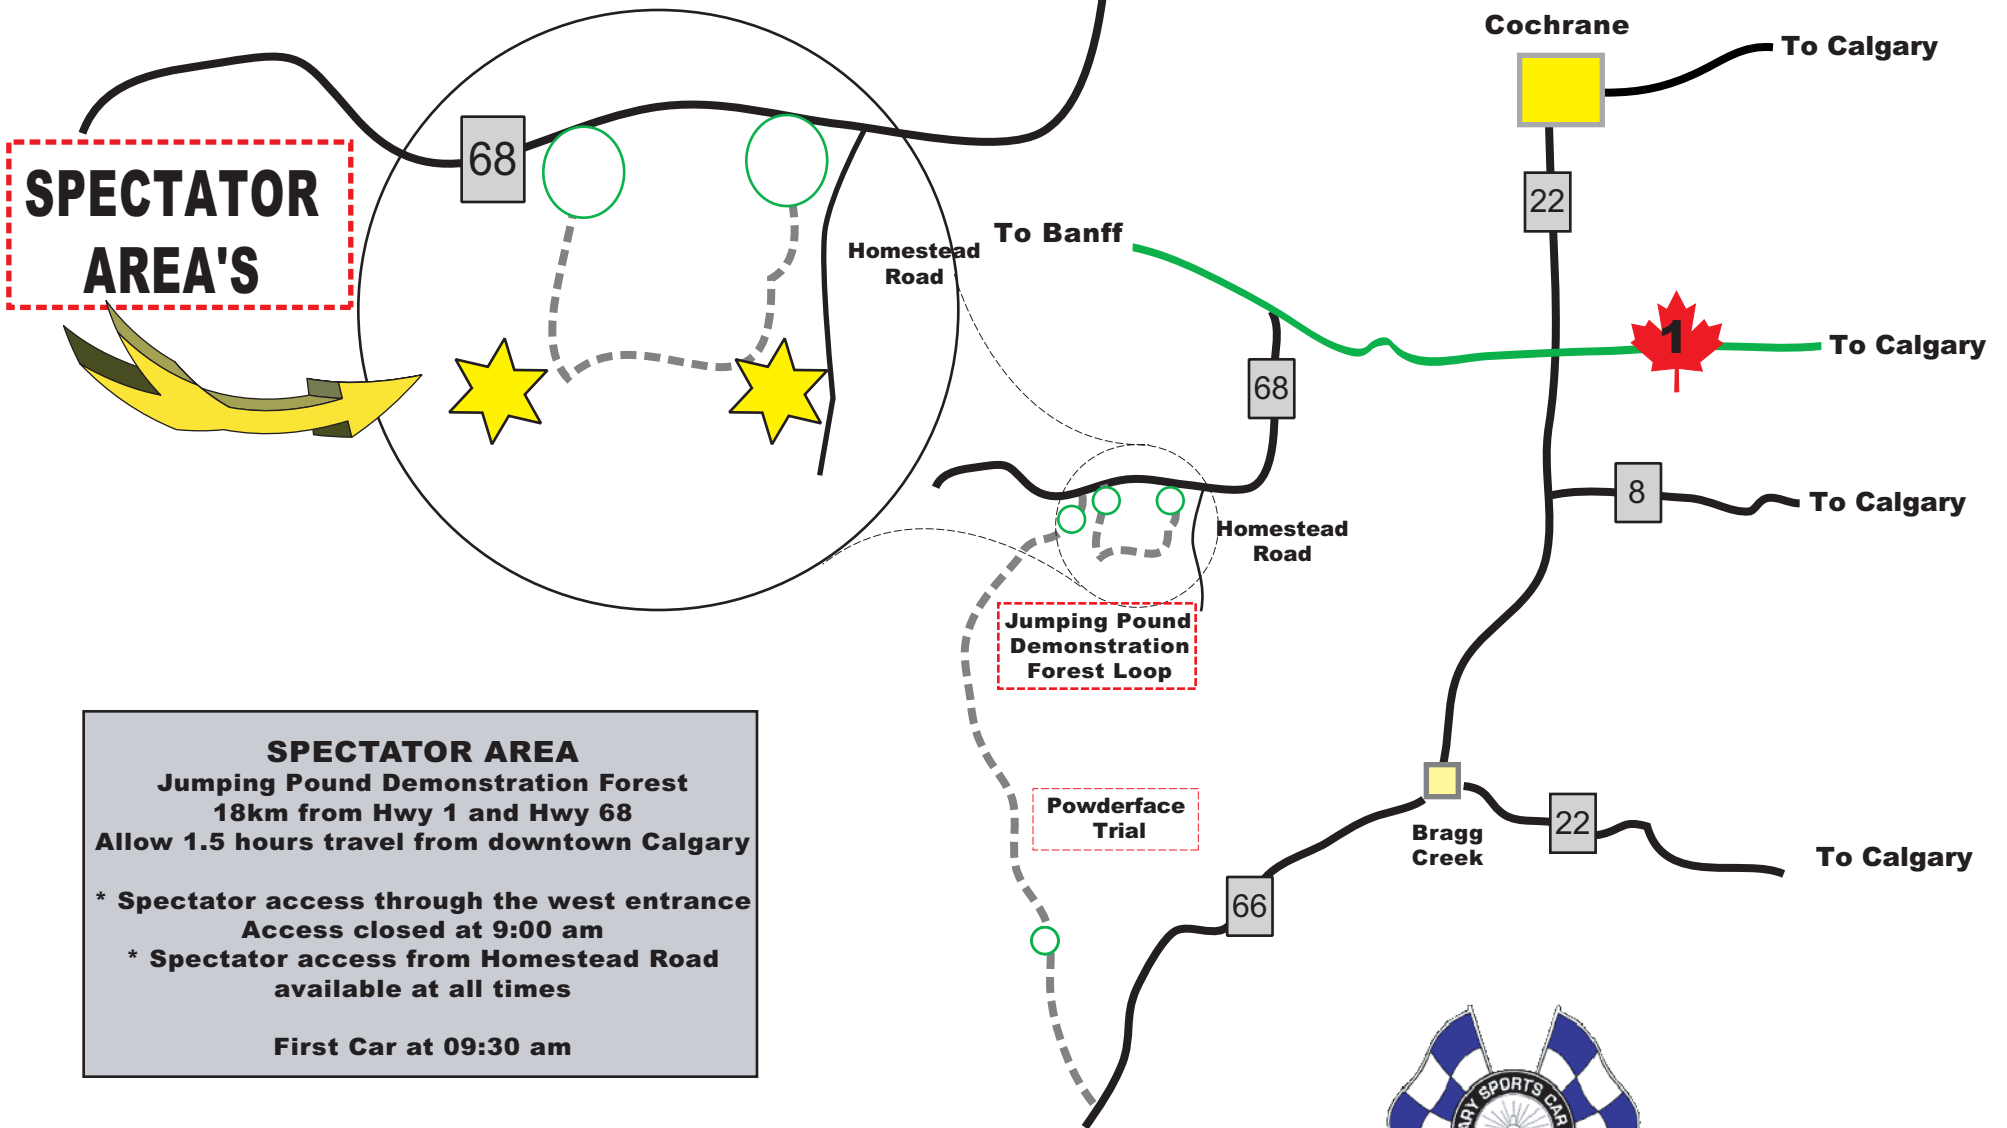

Kananaskis Rally

6 November 2011 9:00am to 12:00pm

**SPECTATOR
AREA'S**

SPECTATOR AREA
Jumping Pound Demonstration Forest
18km from Hwy 1 and Hwy 68
Allow 1.5 hours travel from downtown Calgary

- * Spectator access through the west entrance
Access closed at 9:00 am
- * Spectator access from Homestead Road
available at all times

First Car at 09:30 am

www.csc.ca