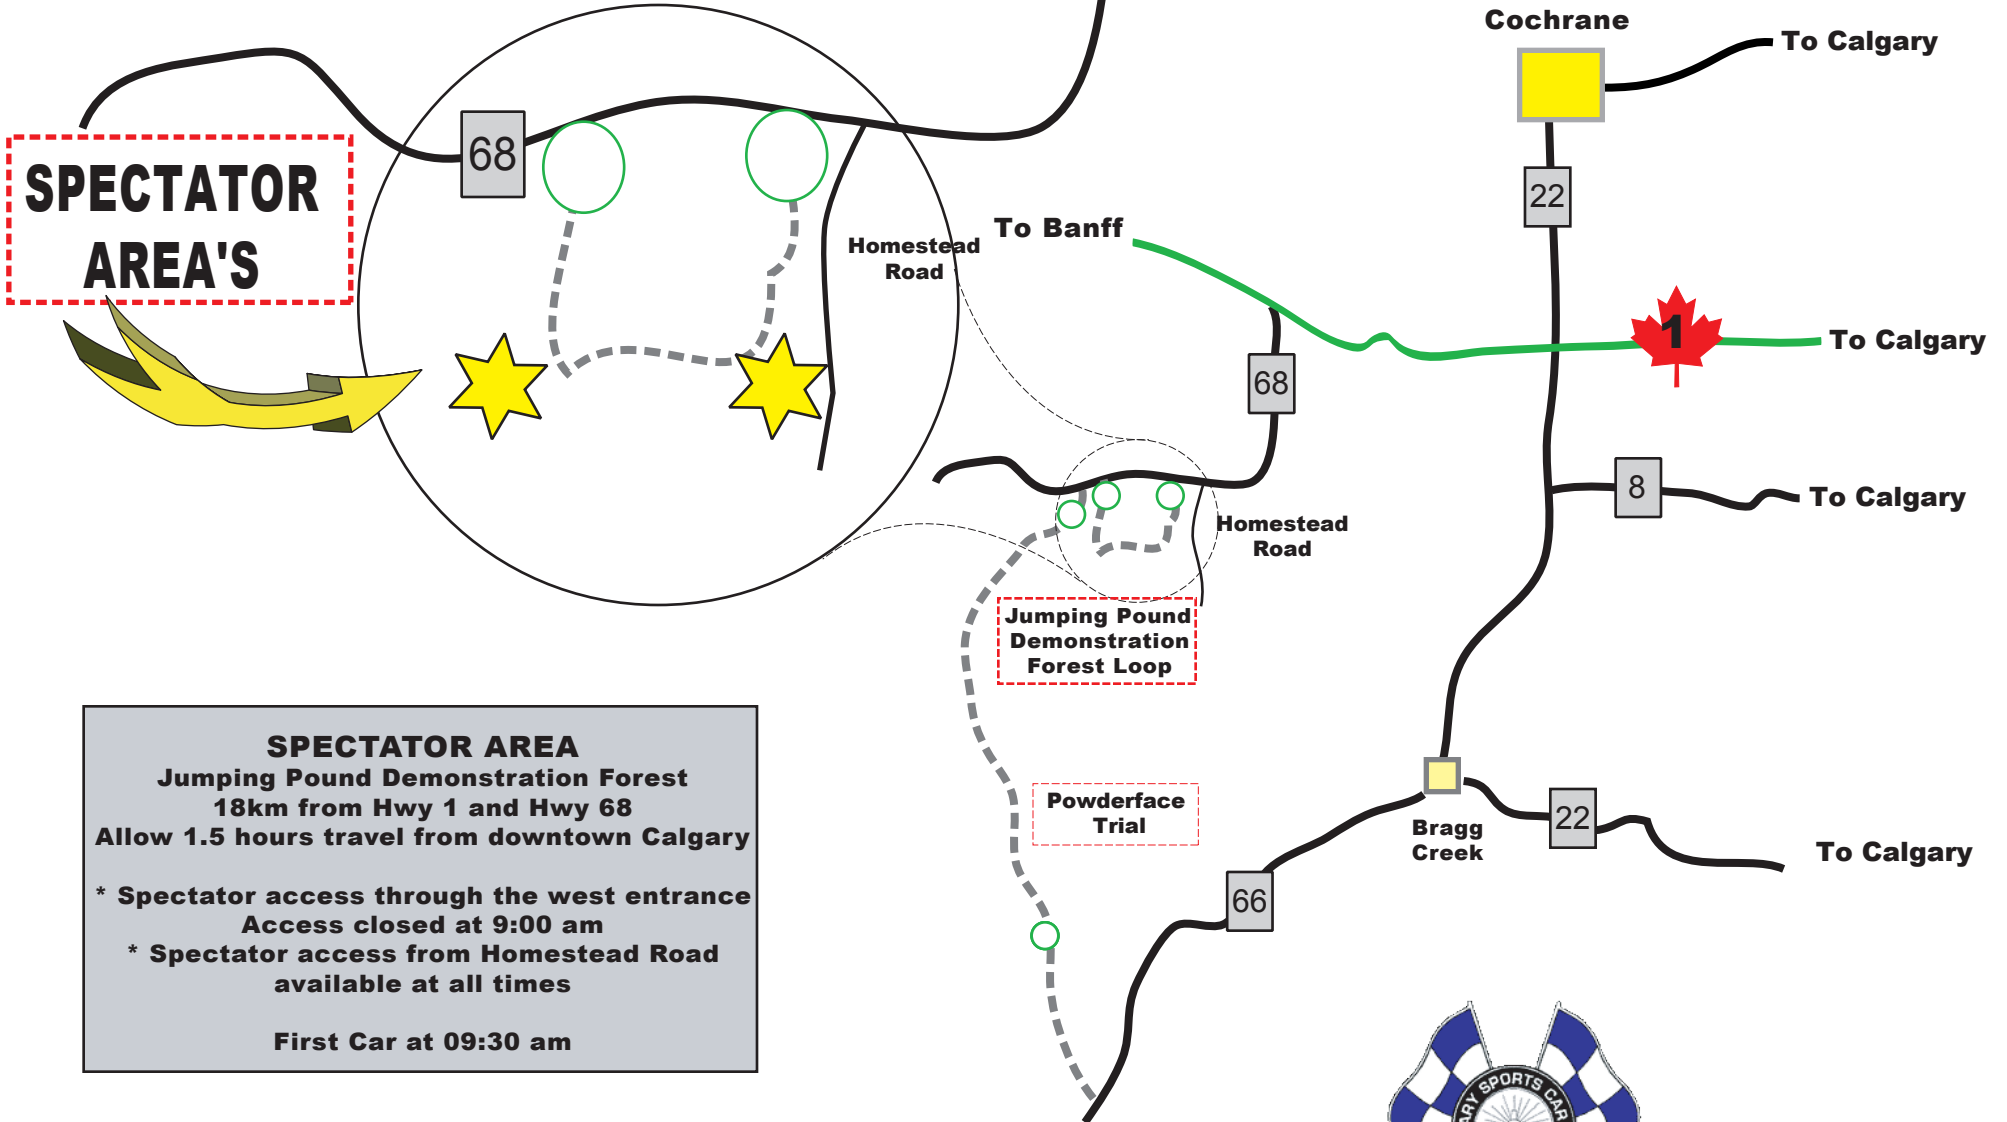

Kananaskis Rally

4 November 2012 9:00am to 12:00pm

SPECTATOR AREA
Jumping Pound Demonstration Forest
18km from Hwy 1 and Hwy 68
Allow 1.5 hours travel from downtown Calgary

- * Spectator access through the west entrance
Access closed at 9:00 am
- * Spectator access from Homestead Road
available at all times

First Car at 09:30 am

www.csccl.ab.ca